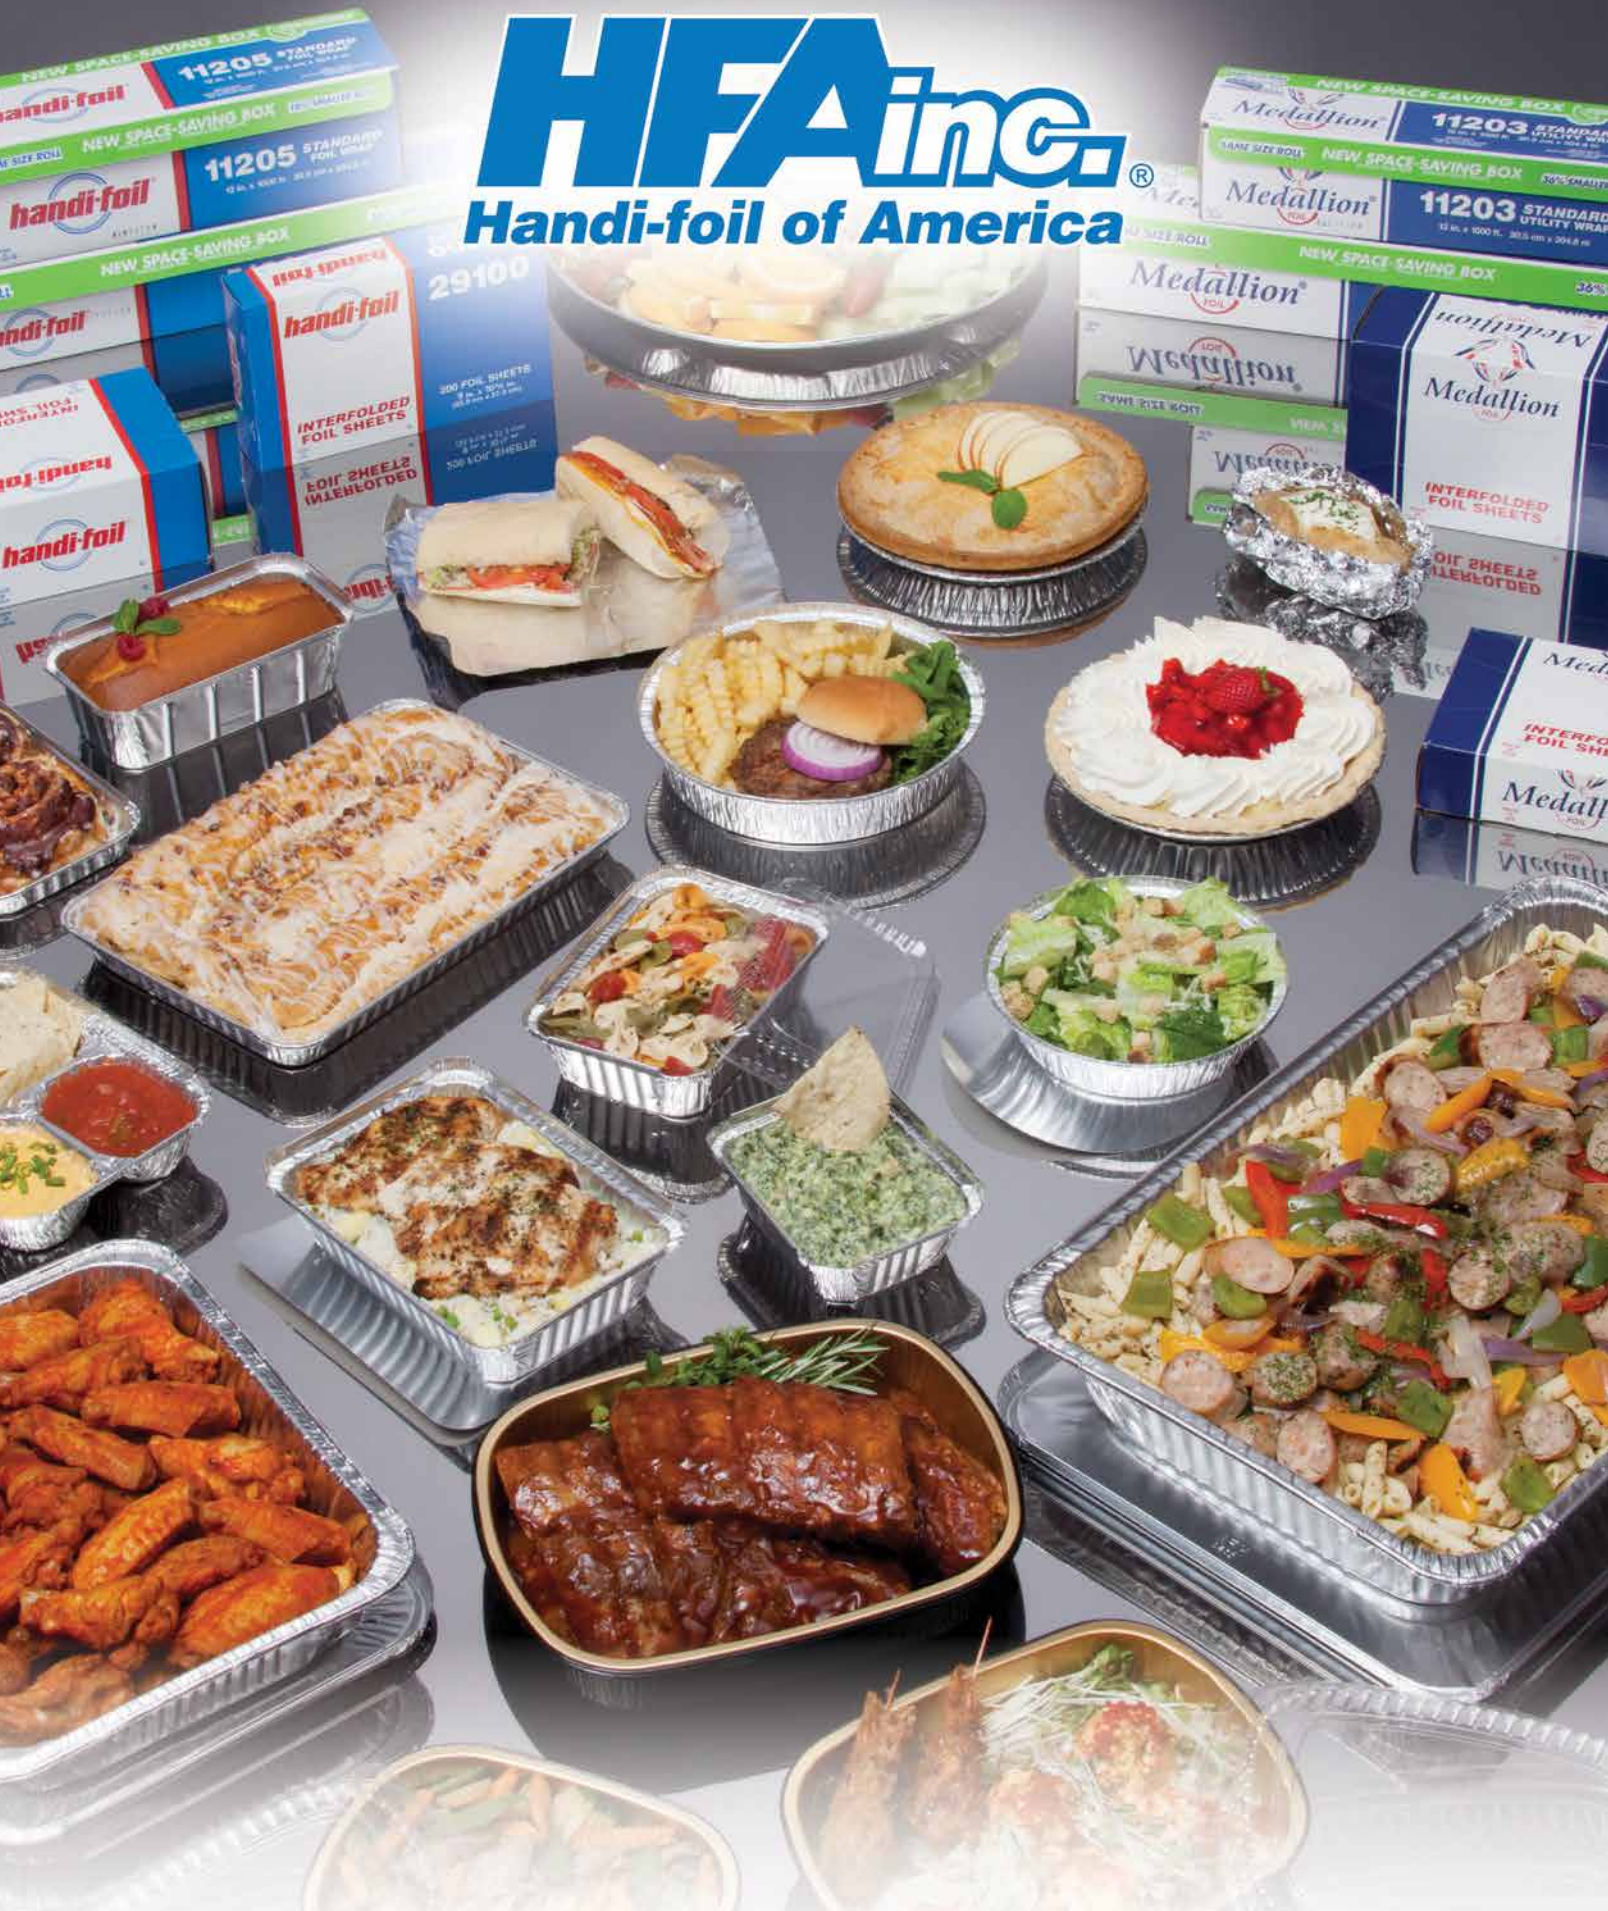

HFA Inc.

Handi-foil of America

The Leader in Aluminum Innovation