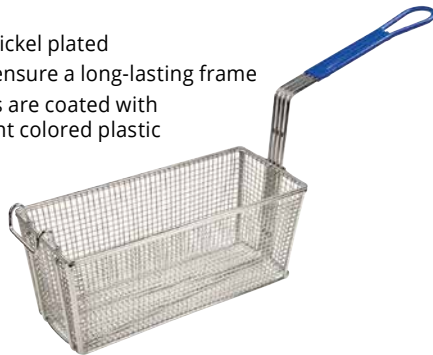

Skimmers

- Nickel plated
- Square with stainless steel and tin plated fine mesh
- 5" x 6½" x 18¼"

Item #**399868**
Mfg. #2675
Cs Pk 1 x 1 ea

Fry Basket

- One-piece construction, nickel plated
- Double reinforced edges ensure a long-lasting frame
- Heavy-gauge wire handles are coated with high-temperature-resistant colored plastic
- 13¼" x 5½" x 5½"