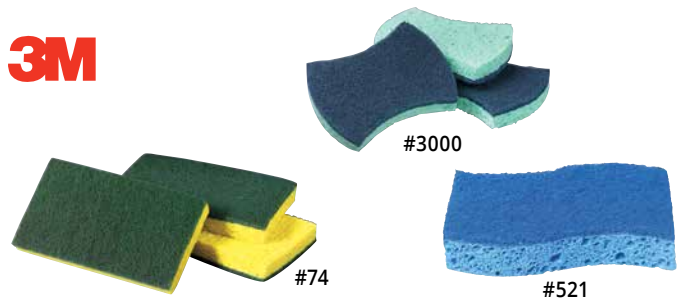

Scotch-Brite™ Scrub Sponges

- Dual-action absorbing and cleaning with a wide range of scouring levels

Item #	Mfg. #	Description	Cs Pk
367769	74	Medium Duty, 3.6" x 6.1", Green/Yellow	20 x 1 ea
367782	3000	Power Sponge, 2.8" x 4.5" x 0.6", Blue	20 x 1 ea
535506	3000CC	Power Sponge, 2.8" x 4.5" x 0.6", Blue	12 x 1 ea
577995	521	Heavy Duty, Non-Scratch, 2.6" x 4.5"	12 x 1 ea