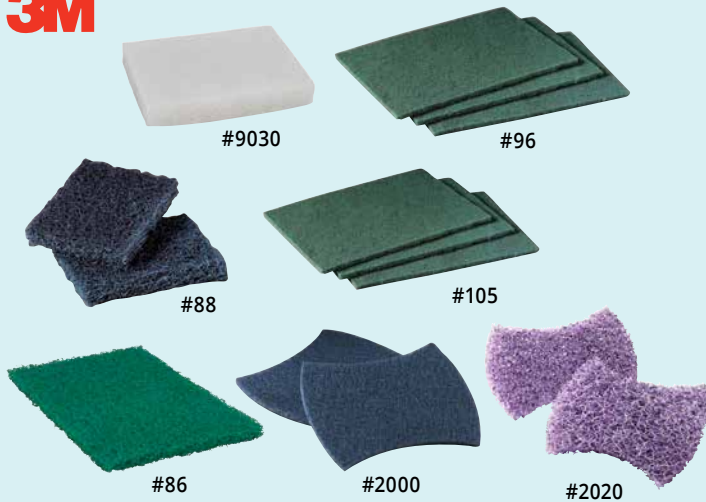

Scotch-Brite™ Scour Pads

Light Duty

- Soft, non-woven fibers won't scratch delicate surfaces

Item #	Mfg. #	Description	Cs Pk
367784	9030	Thick, 3½" x 5", White	1 x 40 ea

Medium Duty

- General purpose, non-rusting, resilient, every day scour pads